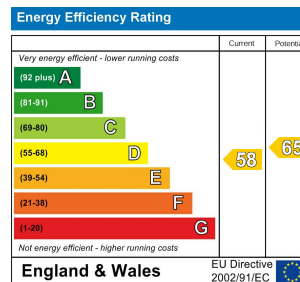

<https://www.letukhome.co.uk/>