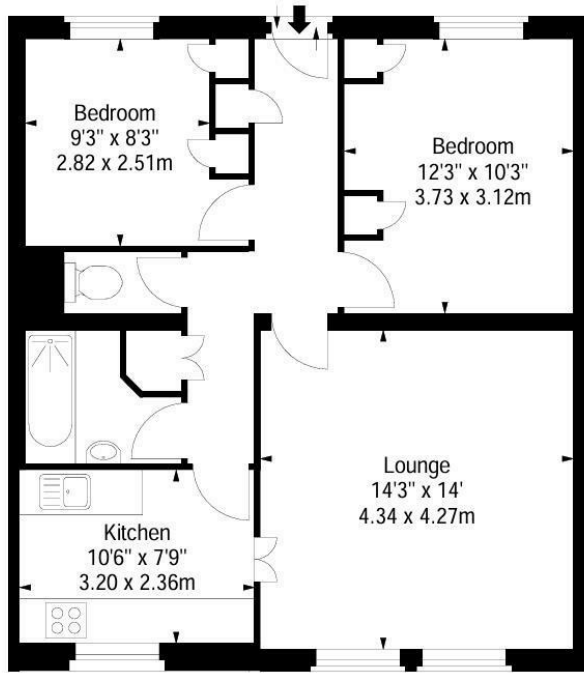

Both double bedrooms are generously sized, offering ample storage, while the modern fitted bathroom is finished to a superb standard. Additionally, the property benefits from a convenient guest cloakroom.

Situated on the third floor of a private portered building, the apartment enjoys access to lift service for added convenience.

The property is available to rent either furnished or unfurnished, allowing flexibility to suit your preferences.

APPROX. GROSS INTERNAL AREA *
668 Ft² - 62.06 M²

Let **UK** Home

3F 2 Eastbourne Terrace
Paddington
London
W2 6LG

01795 358 886

info@letukhome.co.uk

Council Tax Band: F

Local Authority:

Agents Note: Whilst every care has been taken to prepare these particulars, they are for guidance purposes only. All measurements are approximate and are for general guidance purposes only and whilst every care has been taken to ensure their accuracy, they should not be relied upon and potential buyers/tenants are advised to recheck the measurements.